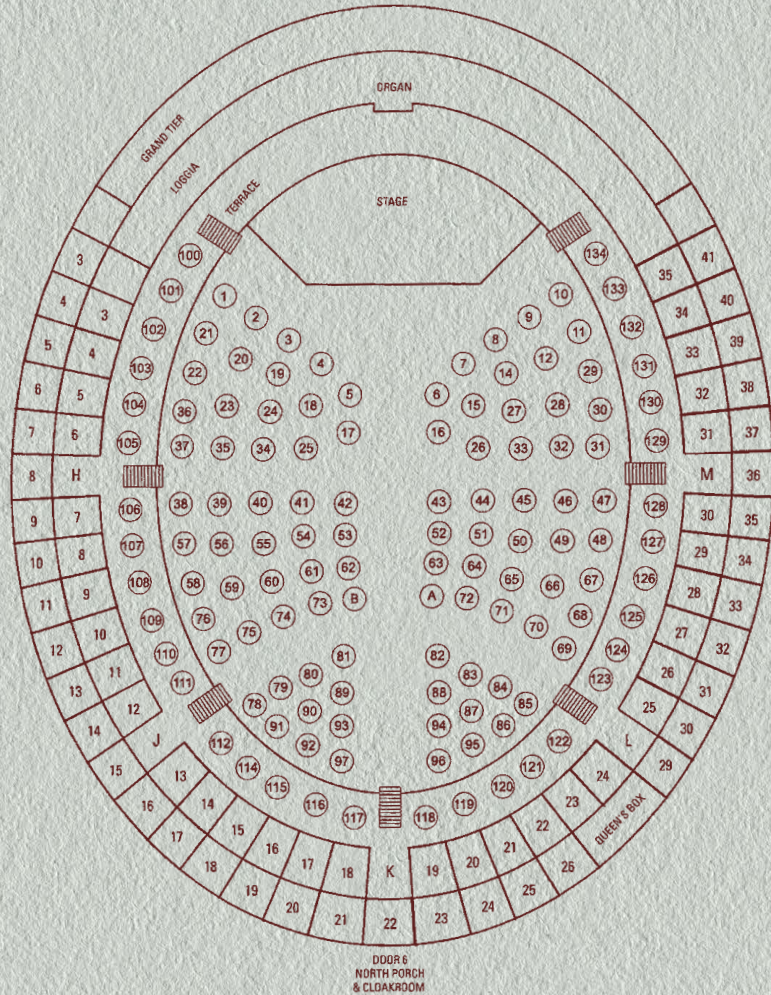

Insurance POST
THE BRITISH
INSURANCE
AWARDS
2022

Location	Table/ Box	Company
Arena	75	Activate Group
Arena	71	Addresscloud
Arena	26	Ageas
Arena	32	Ageas
Arena	33	Ageas
Grand Tier	16	AIG
Grand Tier	18	AiIClear Insurance
Arena	60	Allianz
Arena	61	Allianz
Arena	73	Allianz UK
Arena	74	Allianz UK
Loggia	9	Alpha FMC
Arena	89	Ansvar
Arena	84	A-Plan Insurance
Arena/Terrace	110	Apollo underwriting
Grand Tier	14	Aqueous
Arena	57	Arc Legal
Arena	29	Arch Insurance
Arena	83	Ardonagh Advisory
Loggia	26	Arma Karma
Arena/Terrace	126	Ascend Broking Group
Arena/Terrace	119	Aston Lark
Grand Tier	22	Auto Windscreens
Arena/Terrace	117	AUTOGLASS
Arena/Terrace	114	Auxillis
Arena	3	Aviva
Arena	4	Aviva
Arena	19	Aviva
Arena	20	Aviva
Loggia	35	AX UK
Arena/Terrace	104	AXA Insurance
Arena	96	Axis Capital
Loggia	31	Balkerne
Loggia	10	Bartlett Group
Arena/Terrace	116	Beazley
Arena/Terrace	111	BGL Insurance
Loggia	7	BPL Global
Arena/Terrace	106	Business Insurance Solutions
Arena	6	Capgemini
Arena	7	Capgemini
Arena	41	Carpe Data
Arena	8	Carpenters
Loggia	29	Ceta
Grand Tier	11	CFC
Grand Tier	12	CFC
Arena	76	Charles Taylor
Arena	15	Chartered Insurance Institute
Arena	16	Chartered Insurance Institute
Arena	123	Claims Consortium Group
Arena	94	Clegg Gifford & Co
Arena	31	Close Brothers Premium Finance
Arena	55	Clyde & Co
Loggia	26	Collective Benefits
Arena/Terrace	133	Copart
Grand Tier	25	CoreLogic

Location	Table/ Box	Company
Arena	49	Covéa Insurance
Arena	50	Covéa Insurance
Arena	65	Covéa Insurance
Arena/Terrace	107	C-Quence
Arena	10	Crawford & Co
Arena	11	Crawford & Co
Arena	14	CRIF Decision Solutions
Arena	1	DAC Beachcroft
Arena	2	DAC Beachcroft
Arena	21	DAC Beachcroft
Arena	43	Davies
Arena	44	Davies
Arena	51	Davies
Arena	52	Davies
Arena	66	DWF Law
Arena	67	DWF Law
Arena	68	DWF Law
Arena	58	Ecclesiastical
Arena	46	Enterprise Rent-A-Car
Arena	47	Enterprise Rent-A-Car
Arena	48	Enterprise Rent-A-Car
Arena	92	Ernst & Young
Arena	42	EXL
Arena	53	EXL
Arena/Terrace	130	Experian
Arena	27	Fadata
Arena	87	First Underwriting
Arena	95	Flood Re
Arena	28	FM Global
Grand Tier	23	GFT
Arena	38	Guidewire
Arena/Terrace	109	Guy Carpenter & Company
Arena	30	Harbour Underwriting
Grand Tier	24	HaynesPro
Arena	88	Home & Legacy
Grand Tier	30	Insurance Post
Grand Tier	31	Insurance Post
Grand Tier	32	Insurance Post
Grand Tier	33	Insurance Post
Arena	5	Insurance Post - Judges
Arena	17	Insurance Post - Judges
Arena	101	Insurance Post - Judges
Loggia	28	Insurance Post Subscriptions
Arena/Terrace	100	Insurance Post
Grand Tier	20	IPRS Insurance/QBE
Arena	39	Kennedys
Arena	40	Kennedys
Arena	56	Kennedys
Loggia	30	Keyrus
Arena/Terrace	121	Konsileo
Arena/Terrace	102	L.E.K Consulting
Arena/Terrace	103	L.E.K Consulting
Arena	18	LexisNexis Risk Solutions
Arena	24	LexisNexis Risk Solutions
Arena	34	LexisNexis Risk Solutions